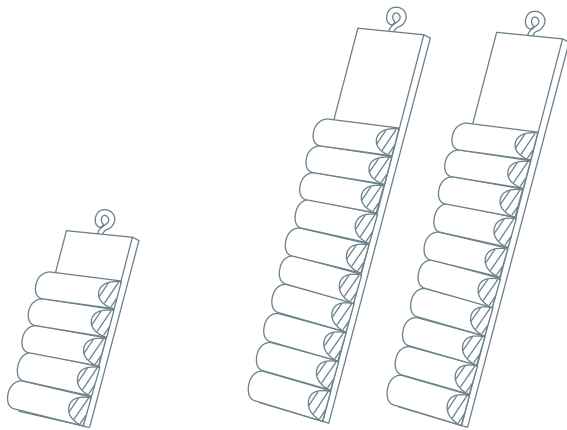

# COMPLETE CAMERON FULLER POLE RANGE

**£110.00**

## INCLUDES:

Complete Cameron Fuller pole range

All 4 colour sample boards

Metal and wooden finial displays

Colour samples  
FREE

Display board  
£30.00

Contemporary iron finial range  
£30.00

Loose metal bay pole  
sample and fittings