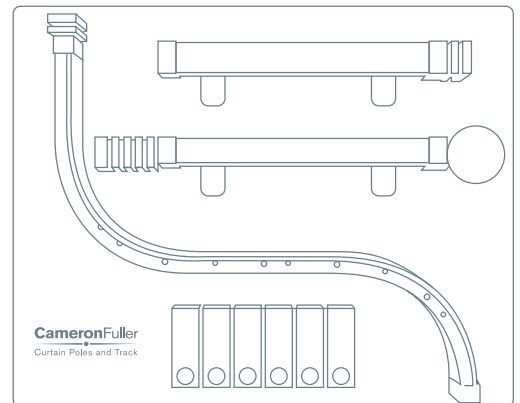

## INCLUDES:

Complete Cameron Fuller pole range

All 4 colour sample boards

Metal and wooden finial displays

Colour samples  
FREE

Display board  
£30.00

Contemporary iron finial range  
£30.00

Loose metal bay pole  
sample and fittings

A4 leaflets and dispenser  
£15.00

Traditional iron finial range  
£30.00

Wooden finial range  
£30.00