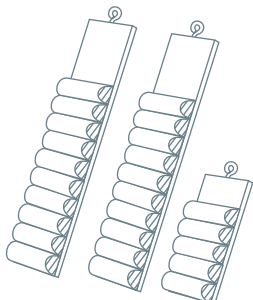

## Iron displays in a choice of colours

32mm Ball / Cage finials

32mm Stopper / Collar finials

19mm Basket / Curl finials

19mm Ball / Cage finials (or loose Bay display)

Holdback black (Cage or Basket)

4 rings on each pole

# COMPLETE CAMERON FULLER POLE RANGE

**£110.00**

## INCLUDES:

Complete Cameron Fuller pole range

All 4 colour sample boards

Metal and wooden finial displays

Colour samples  
FREE

Display board  
£30.00

Contemporary iron finial range  
£30.00

Loose metal bay pole  
sample and fittings