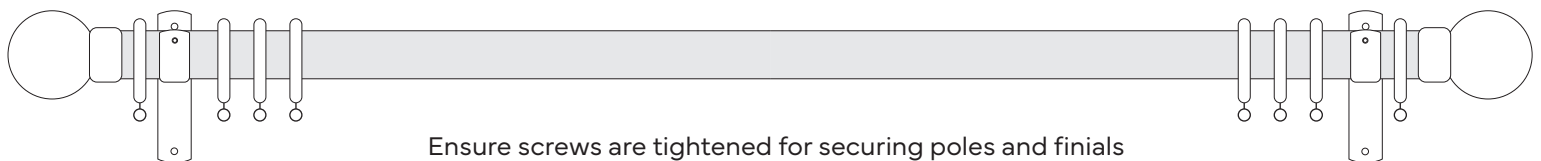

32mm METAL POLES

32mm METAL POLES

POLE IN TWO PIECES + JOINER

Ensure screws are tightened for securing poles and finials