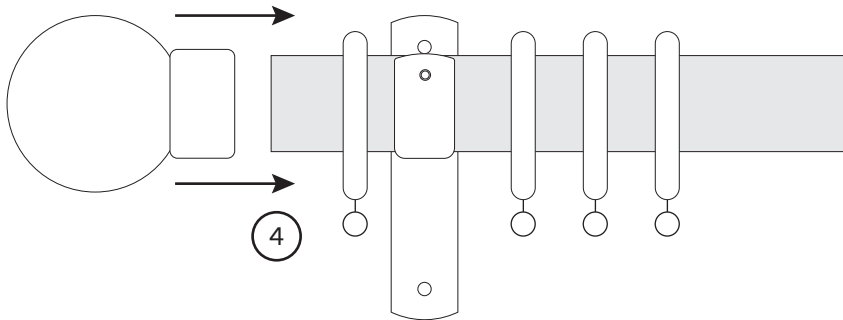

32mm METAL POLES

32mm METAL POLES

POLE IN TWO PIECES + JOINER

Ensure screws are tightened for securing poles and finials