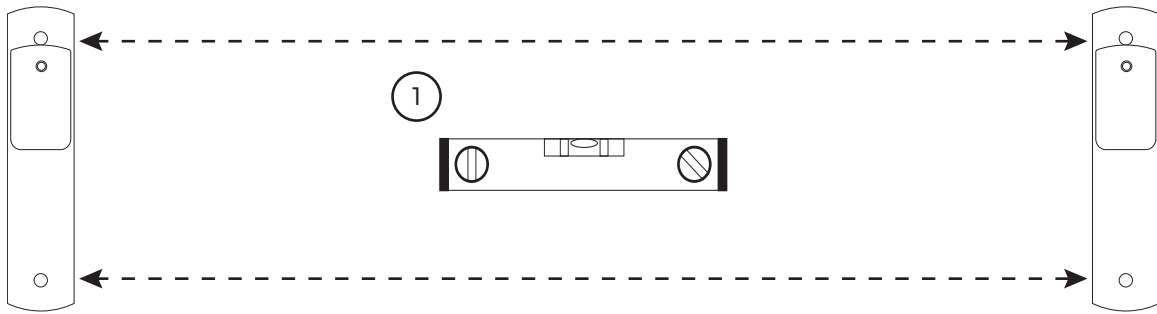

32mm METAL POLES

32mm METAL POLES

POLE IN TWO PIECES + JOINER

Ensure screws are tightened for securing poles and finials