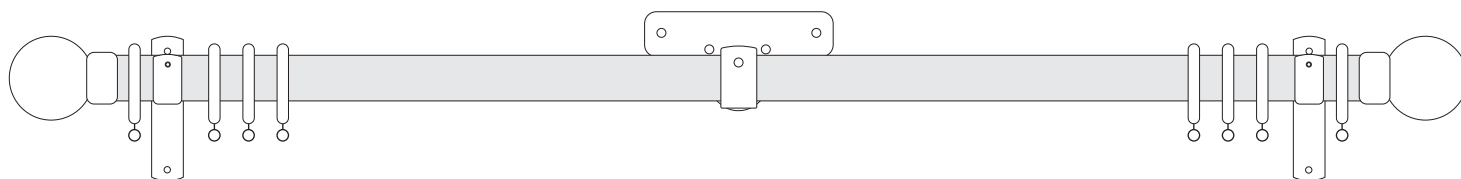

32mm METAL POLES

32mm METAL POLES

POLE IN TWO PIECES + JOINER

Ensure screws are tightened for securing poles and finials