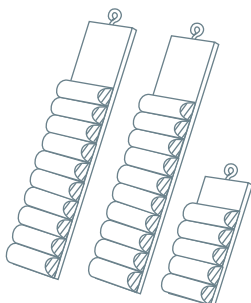

DISPLAY OPTIONS

£60.00

Available in 50cm lengths

Wooden displays in a choice of colours

63mm Pineapple / Crown finial and flat brackets

50mm Flute / Vase finials
and wood brackets

50mm Beehive / Ball finials and metal brackets

35mm Pear / Oriental finials and wood brackets

Wooden Holdback

3 rings on each pole

Iron displays in a choice of colours

32mm Ball / Cage finials

32mm Spear / Basket finials

19mm Basket / Curl finials

19mm Ball / Cage finials (or loose Bay display)

Holdback black (Cage or Basket)

4 rings on each pole

COMPLETE CAMERON FULLER POLE RANGE

£110.00

INCLUDES:

Complete Cameron Fuller pole range

All 4 colour sample boards

Metal and wooden finial displays