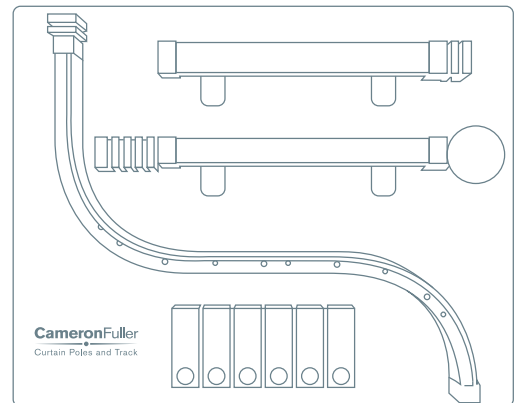

35mm Pear / Oriental finials and wood brackets

Wooden Holdback

3 rings on each pole

Iron displays in a choice of colours

32mm Ball / Cage finials

32mm Spear / Basket finials

19mm Basket / Curl finials

19mm Ball / Cage finials (or loose Bay display)

Holdback black (Cage or Basket)

4 rings on each pole

COMPLETE CAMERON FULLER POLE RANGE

£110.00

INCLUDES:

Complete Cameron Fuller pole range

All 4 colour sample boards

Metal and wooden finial displays

Colour samples
FREE

Display board
£30.00

Contemporary iron finial range
£30.00

Loose metal bay pole
sample and fittings

A4 leaflets and dispenser
£15.00

Traditional iron finial range
£30.00

Wooden finial range
£30.00