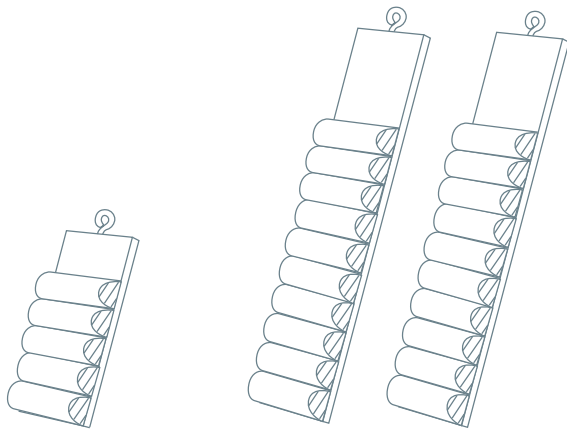

35mm Pear / Oriental finials and wood brackets

Wooden Holdback

3 rings on each pole

Iron displays in a choice of colours

32mm Ball / Cage finials

32mm Spear / Basket finials

19mm Basket / Curl finials

19mm Ball / Cage finials (or loose Bay display)

Holdback black (Cage or Basket)

4 rings on each pole

COMPLETE CAMERON FULLER POLE RANGE

£110.00

INCLUDES:

Complete Cameron Fuller pole range

All 4 colour sample boards

Metal and wooden finial displays

Colour samples
FREE

Display board
£30.00

Contemporary iron finial range
£30.00

Loose metal bay pole
sample and fittings

A4 leaflets and dispenser
£15.00

Traditional iron finial range
£30.00

Wooden finial range
£30.00